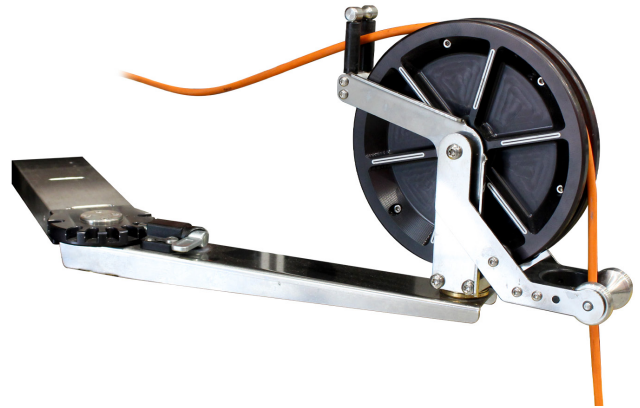

Van Guide Pulley

Reduces friction and provides additional guidance for the cable when paying out and rewinding. For use with Minicam Motorised Cable Reels and Manual Cable Reels.

Compatibility

Technical Data

Compatiability	RAP200/300, RMP200/300 & ACR250/500
----------------	-------------------------------------

Van Guide Pulley

VGP200 - 229
VGP300 - 398
VGP350 - 386
VGP500 - 474

112021 © 2022 Minicam

 A Halma company