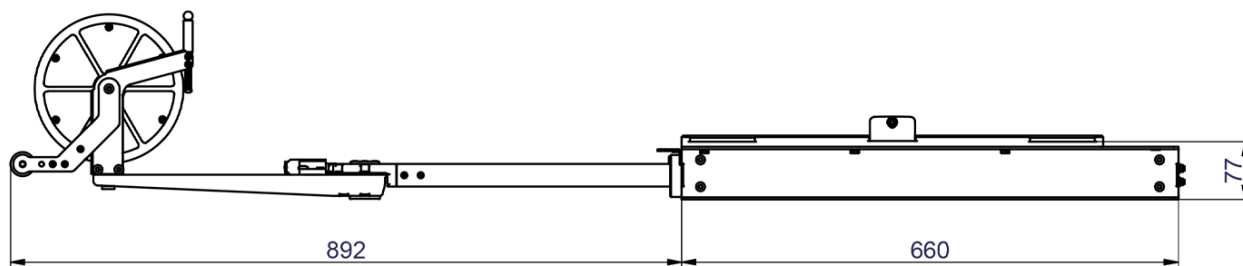

Van Guide Pulley

Reduces friction and provides additional guidance for the cable when paying out and rewinding. For use with Minicam Motorised Cable Reels and Manual Cable Reels.

Compatibility

Technical Data

Compatiability	RAP200/300, RMP200/300 & ACR250/500
----------------	-------------------------------------

Van Guide Pulley

VGP200 - 229
VGP300 - 398
VGP350 - 386
VGP500 - 474

112021 © 2022 Minicam

 A Halma company