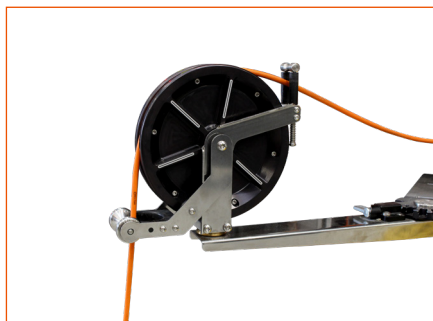

Van Guide Pulley

Reduces friction and provides additional guidance for the cable when paying out and rewinding. For use with Minicam Motorised Cable Reels and Manual Cable Reels.

Compatibility

Technical Data

Compatiability	RAP200/300, RMP200/300 & ACR250/500
----------------	-------------------------------------

Van Guide Pulley

VGP200 - 229
VGP300 - 398
VGP350 - 386
VGP500 - 474

112021 © 2022 Minicam

 A Halma company