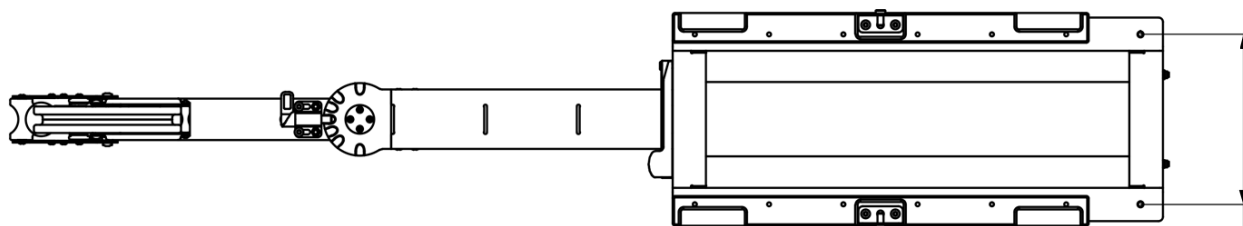

Van Guide Pulley

Reduces friction and provides additional guidance for the cable when paying out and rewinding. For use with Minicam Motorised Cable Reels and Manual Cable Reels.

Compatibility

Technical Data

Compatiability	RAP200/300, RMP200/300 & ACR250/500
----------------	-------------------------------------

Van Guide Pulley

VGP200 - 229
VGP300 - 398
VGP350 - 386
VGP500 - 474

112021 © 2022 Minicam

 A Halma company