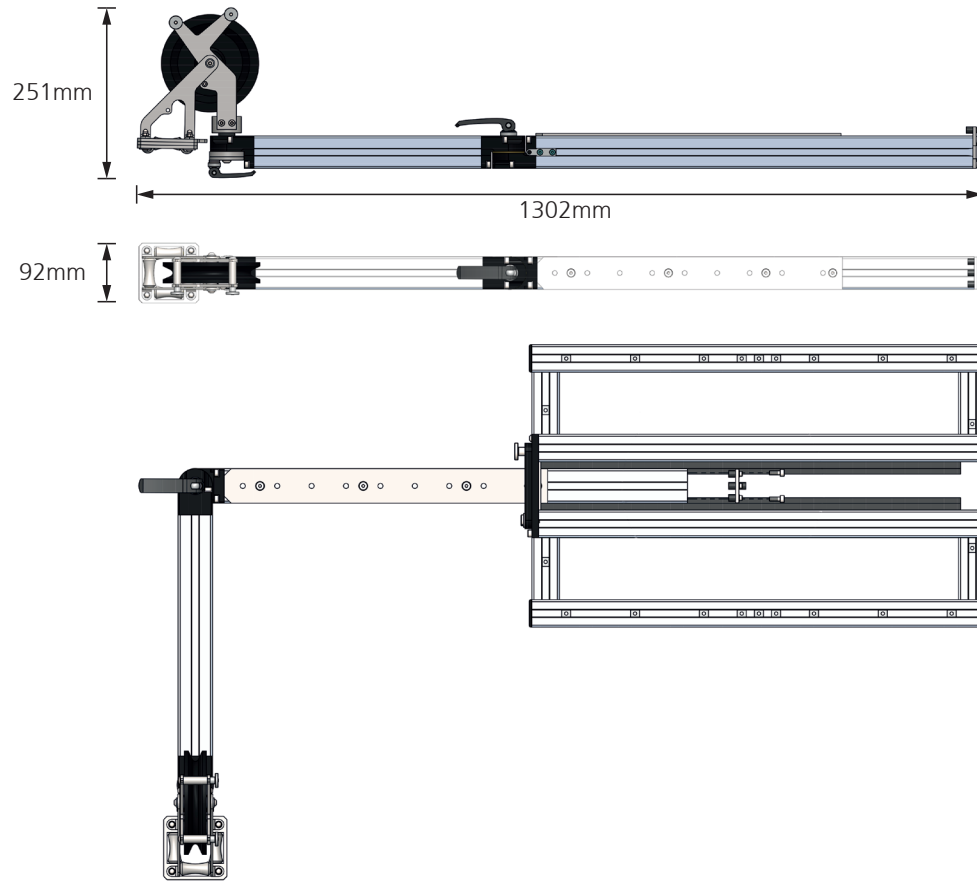

Van Guide Pulley

Reduces friction and provides additional guidance for the cable when paying out and rewinding. For use with Minicam Motorised Cable Reels and Manual Cable Reels.

Compatibility

Technical Data

	Compatibility
VGP200	RMP/RAP200
VGP300	RMP/RAP300
VGP350	ACR350
VGP500	ACR500

Van Guide Pulley

Extendable multi-position arm

Cable guide pulley

112021 © 2022 Minicam