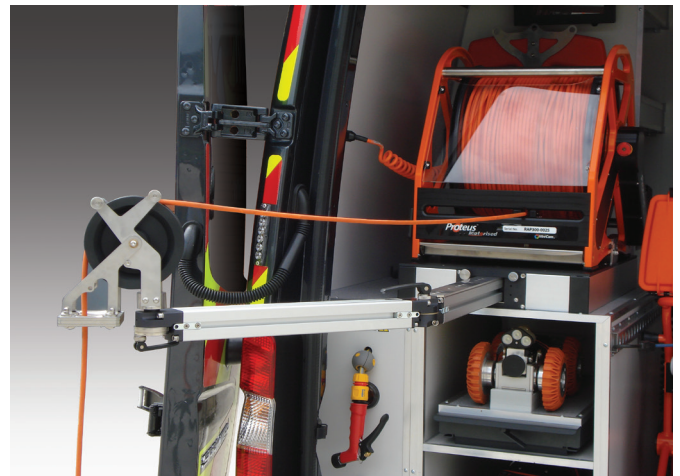

Van Guide Pulley

Reduces friction and provides additional guidance for the cable when paying out and rewinding. For use with Minicam Motorised Cable Reels and Manual Cable Reels.

Compatibility

Technical Data

	Compatibility
VGP200	RMP/RAP200
VGP300	RMP/RAP300
VGP350	ACR350
VGP500	ACR500

Van Guide Pulley

Extendable multi-position arm

Cable guide pulley

112021 © 2022 Minicam