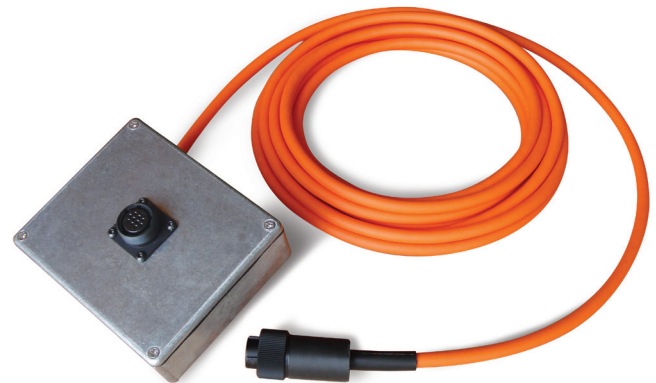

## Van-fit Box

Connectivity for equipment in Van-fits.

Connects cable reel to control unit in vehicle. Compact design, fabricated from aluminium. High quality cable and connectors. Supplied with 5 metre cable length.

## Technical Data

Dimensions (Box) L x W x H	120 x 100 x 35mm
Cable Length	5 metres.