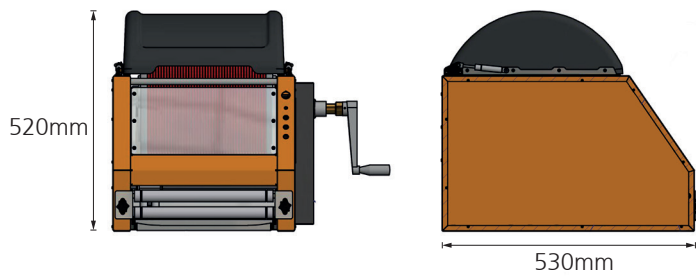

Compatibility

The reels are available in 3 sizes small 100m, mid-size 250m and large 350m reels. The small and mid-size reels can be fitted to our Portable Storage Trolley (PTP01), and the large reel is ideal for being installed as part of our Custom Van Fit Service.

Technical Data

	RMP200	RMP300
Cable Length	250 metres	350 metres
Dimensions (L x W x H)	530 x 280 x 520mm	530 x 400 x 520mm
Weight	25kg	35kg
Environmental Protection	Splash Proof	Splash Proof

Manual Cable Reel