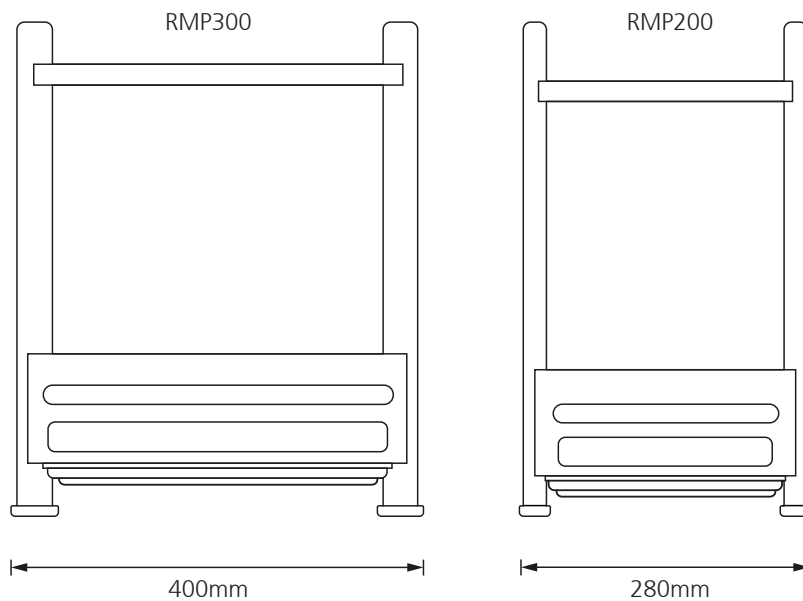

Compatibility

The reels are available in 3 sizes small 100m, mid-size 250m and large 350m reels. The small and mid-size reels can be fitted to our Portable Storage Trolley (PTP01), and the large reel is ideal for being installed as part of our Custom Van Fit Service.

Technical Data

	RMP200	RMP300
Cable Length	250 metres	350 metres
Dimensions (L x W x H)	530 x 280 x 520mm	530 x 400 x 520mm
Weight	25kg	35kg
Environmental Protection	Splash Proof	Splash Proof

Manual Cable Reel