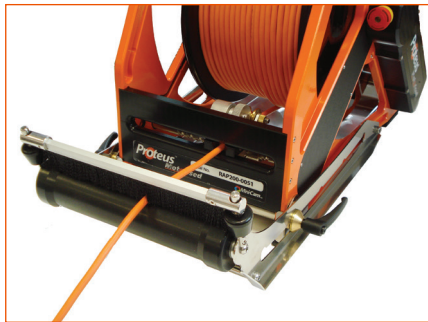

Cable Reel Guide

Reduces friction and provides additional guidance for the cable when paying out and rewinding. Also brushes and cleans the cable when rewinding. Exclusively compatible with Minicam motorised cable reels and manual cable reels to fit 300 metre and 200 metre reels.

Compatibility

Technical Data

	CGP200	CGB300
Compatibility	RAP200/RMP200	RAP300/RMP300
Length	540mm	540mm
Width	370mm	490mm
Height	175mm	175mm
Weight	2.9kg	3.5kg

Cable Reel Guide

Unattached

Attached

Close-up