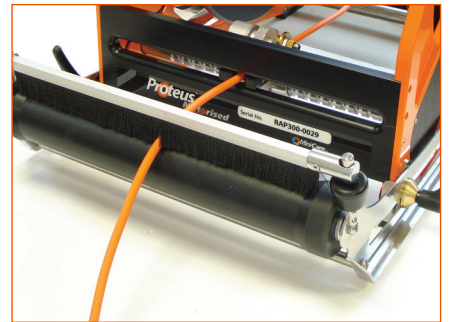

Cable Reel Guide

Reduces friction and provides additional guidance for the cable when paying out and rewinding. Also brushes and cleans the cable when rewinding. Exclusively compatible with Minicam motorised cable reels and manual cable reels to fit 300 metre and 200 metre reels.

Compatibility

Technical Data

	CGP200	CGB300
Compatibility	RAP200/RMP200	RAP300/RMP300
Length	540mm	540mm
Width	370mm	490mm
Height	175mm	175mm
Weight	2.9kg	3.5kg

Cable Reel Guide

Unattached

Attached

Close-up