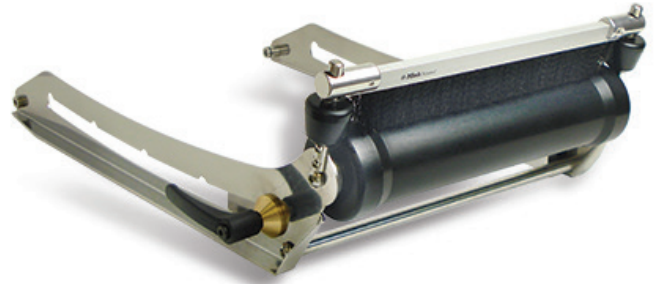

Cable Reel Guide

Reduces friction and provides additional guidance for the cable when paying out and rewinding. Also brushes and cleans the cable when rewinding. Exclusively compatible with Minicam motorised cable reels and manual cable reels to fit 300 metre and 200 metre reels.

Compatibility

Technical Data

	CGP200	CGB300
Compatibility	RAP200/RMP200	RAP300/RMP300
Length	540mm	540mm
Width	370mm	490mm
Height	175mm	175mm
Weight	2.9kg	3.5kg

Cable Reel Guide

Unattached

Attached

Close-up