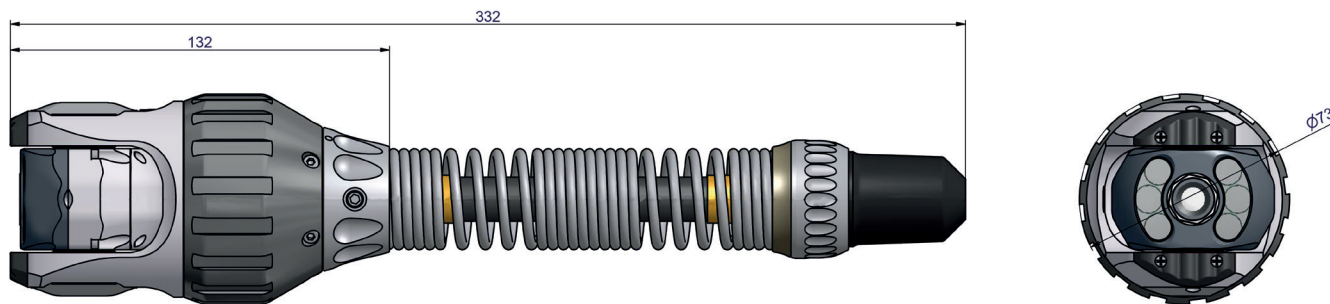

Pan & Rotate Camera

Continuous 360° rotation and +/-135° pan. Dual clusters of 3 high powered ultra-bright LED lights.

Compatibility

Technical Data

Effective Pixels	512 x 582
Camera Sensor	470 HTVL
Sensitivity	<1.0 Lux
Aperture/Field of View	F2.5/75°
Illumination Intensity	12.5k Lux at 150mm
Pressure Depth Rating	1 bar (14.50psi)
Dimensions	120 x 73 x 73mm
Weight	861g

Pan & Rotate Camera

Front View

Rear View

Camera Head